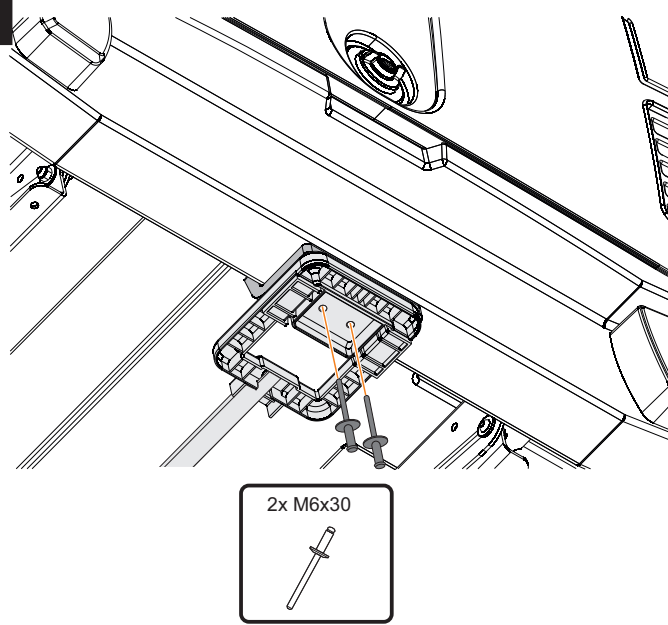

TowBox®-v3

Ref: TV326R000

-4x M6x30

-T3006F203

-4x Ø6

1

2

3

4

5

6