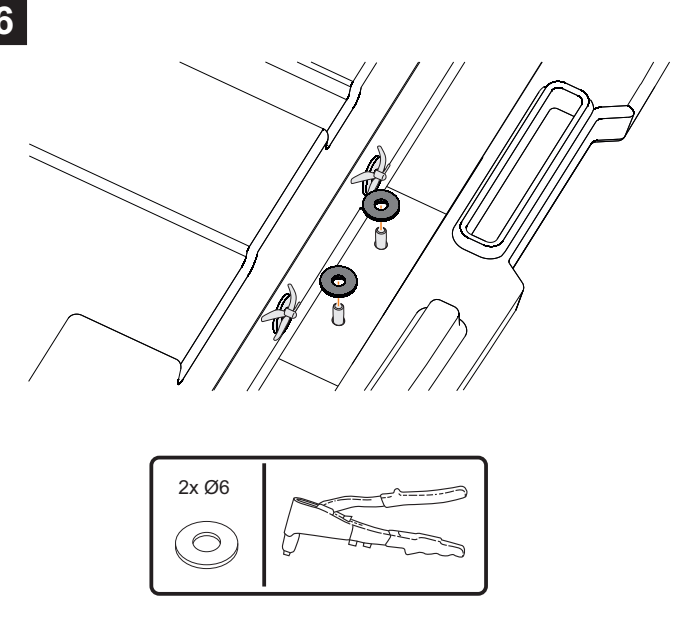

TowBox®-v3

Ref: TV326R000

-4x M6x30

-T3006F203

-4x Ø6

1

2

3

4

5

6