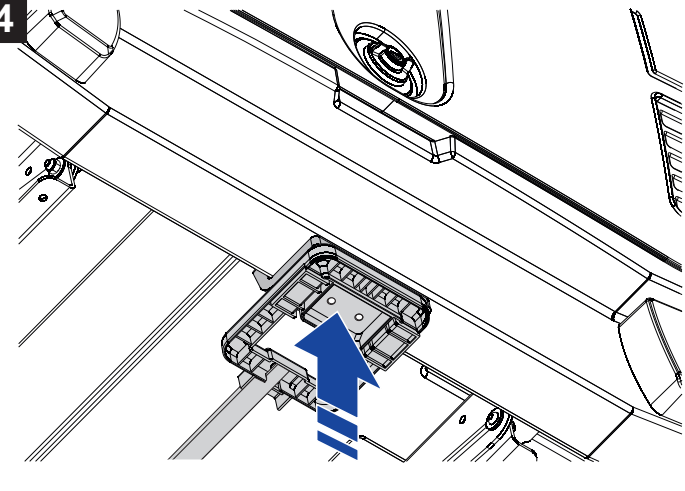

TowBox®-v3

Ref: TV326R000

-4x M6x30

-T3006F203

-4x Ø6

1

2

3

4

5

6