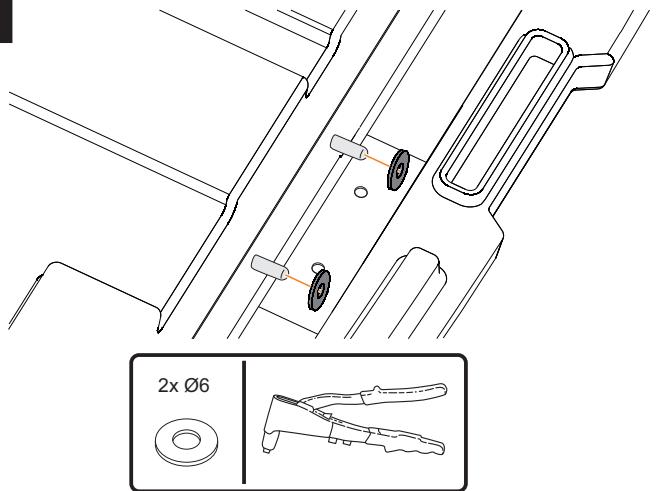

# TowBox<sup>®</sup>-v3

Ref: TV326R000

-4x M6x30

-T3006F203

-4x Ø6

1

2

3