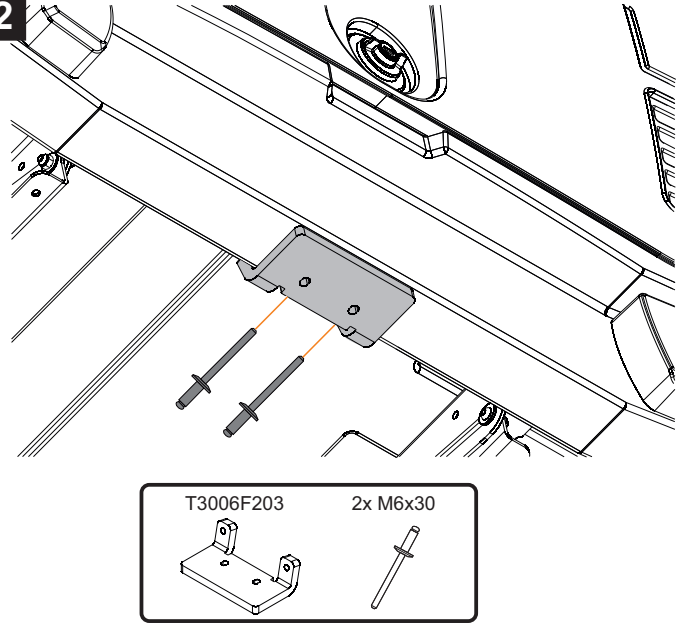

# TowBox<sup>®</sup>-v3

Ref: TV326R000

-4x M6x30

-T3006F203

-4x Ø6

1

2

3