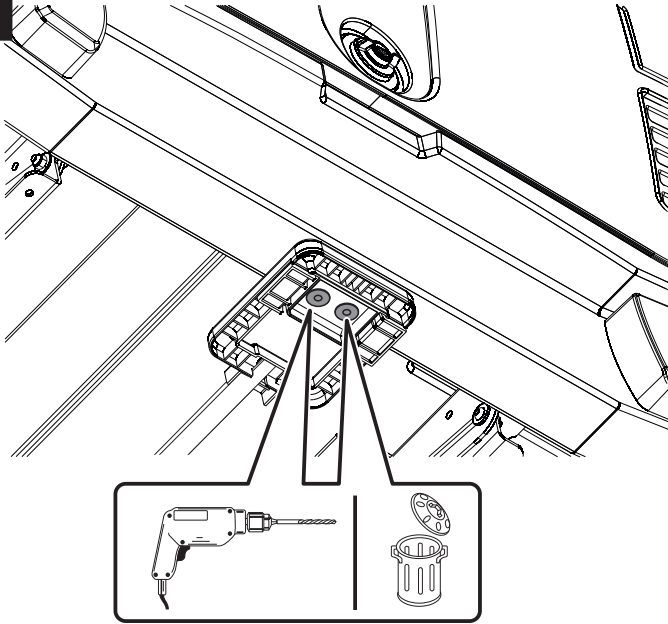

# TowBox<sup>®</sup>-v3

Ref: TV326R000

-4x M6x30

-T3006F203

-4x Ø6

1

2

3